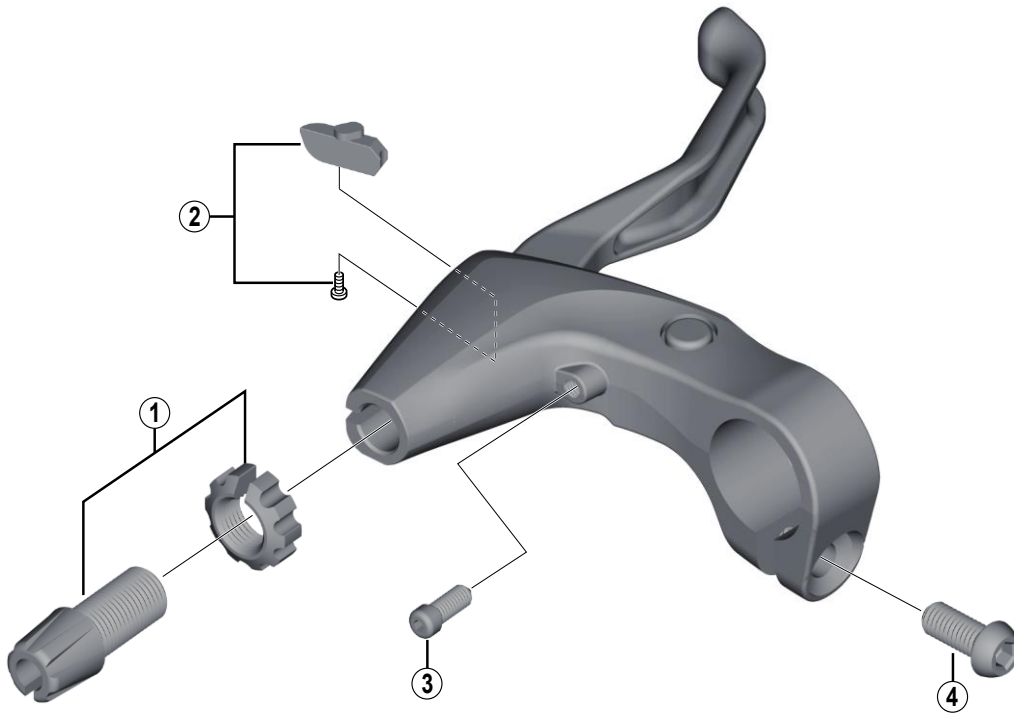

TIAGRA Brake Lever BL-4700

ITEM NO.	SHIMANO CODE NO.	DESCRIPTION	INTERCHANGEABILITY	
			BL-4600	BL-3500
1	Y8VB98010	Cable Adjusting Bolt & Nut	A	A
2	Y8MH98010	R.H. Adjusting Block & Screw	B	B
	Y8MH98020	L.H. Adjusting Block & Screw	B	B
3	Y6BX87000	Reach Adjusting Bolt (M4 x 10.3)	A	A
4	Y8U806000	Clamp Bolt (M6 x 14.8)	A	A

A: Same parts.

B: Parts are usable, but differ in materials, appearance, finish, size, etc.

Absence of mark indicates non-interchangeability.

Specifications are subject to change without notice.

Apr.-2015-3908