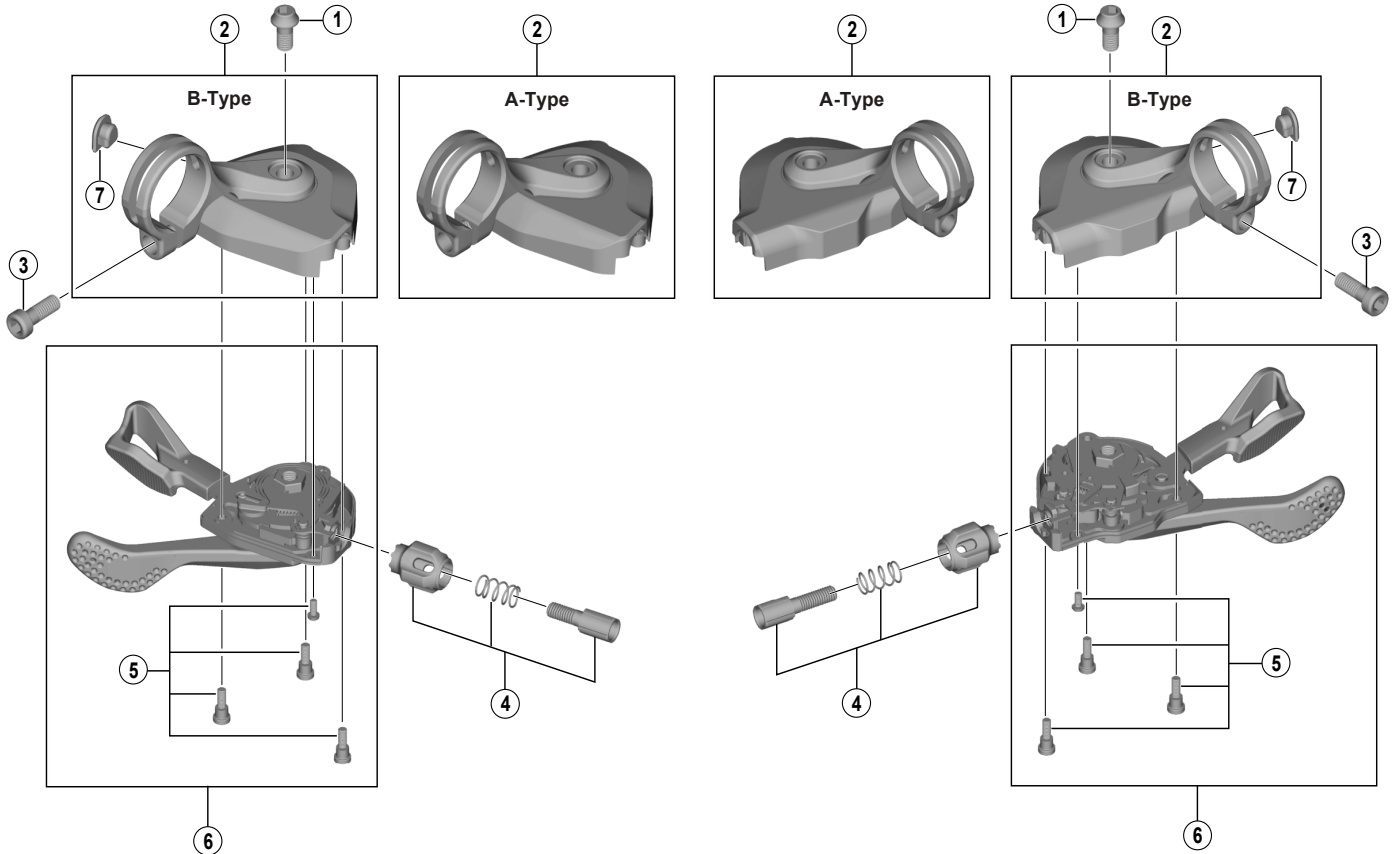

SL-RS700

For Left Hand

For Right Hand

ITEM NO.	SHIMANO CODE NO.	DESCRIPTION
1	Y6T846000	Unit Fixing Bolt (M5 x 9.5)
*	Y02A98010	R.H. Cover (Black) A-Type
	Y02A98040	R.H. Cover (Black) B-Type & Inner Hole Cap
*	Y02A98020	R.H. Cover (Silver) A-Type
	Y02A98050	R.H. Cover (Silver) B-Type & Inner Hole Cap
*	Y02B98010	L.H. Cover (Black) A-Type
	Y02B98040	L.H. Cover (Black) B-Type & Inner Hole Cap
*	Y02B98020	L.H. Cover (Silver) A-Type
	Y02B98050	L.H. Cover (Silver) B-Type & Inner Hole Cap
3	Y6T842000	Clamp Bolt (M5 x 13.5)
4	Y6T898020	Cable Adjusting Bolt Unit
5	Y6T798020	Shifting Lever Fixing Screw Unit
6	Y02A98030	R.H. Shifting Lever Unit
	Y02B98030	L.H. Shifting Lever Unit
* 7	Y02B48000	Inner Hole Cap